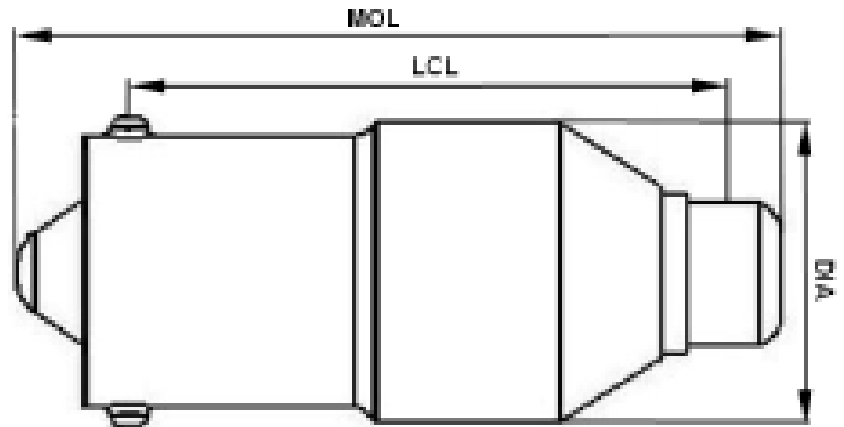

LED Light Technology Product Order Code:

Dynasty 1156, White, 61-70lm, 5700K LLT-15-30002

Dynasty 1156, White, 61-70lm, 2700K LLT-15-30014

*OTHER COLOR TEMPERATURES AND WAVELENGTHS AVAILABLE UPON REQUEST.

MECHANICAL DIMENSIONS

DIMENSION	DESCRIPTION	INCH	MILLIMETER
LCL	LIGHT CENTER LENGTH	1.34	34.0
DIA	MAXIMUM DIAMETER	0.66	16.7
MOL	MAXIMUM OVERALL LENGTH	1.71	43.4

DISTRIBUTION

LED Light Technology
 1004 Bay Tree Lane
 Duluth, GA 30097
 O: 770-559-0750
 F: 770-783-8097
www.ledlighttech.com