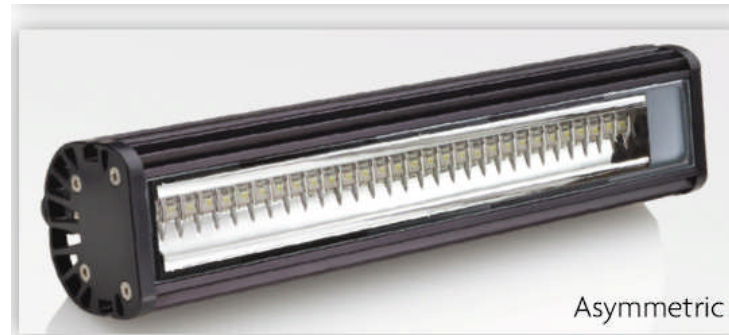

Asymmetric Linear Fixture

Specifications:

Lumen Output: Warm White 810, Cool White 1330

Power Consumption: Warm White 46 Watts, Cool White 47 Watts

Efficacy: Warm White 17.6, Cool White 28.3

Color Temperature (CCT): Warm White 3100K, Neutral White 4100K, Cool White 6500K

Rated Life: 50,000 Hours, 70% Lumen Maintenance

LEDs: 30 (per ft.)

Beam Angle: Asymmetric Flood 10° x 100°

Base/Lens: Clear Glass

Housing: Material-Aluminum, Finish-Hard Anodize, Color-Black

Operating Temperature: -40°C to +40°C

Voltage: 100-240V AC

Warranty: 3 Year Limited

Standards: Pending

Product Order Code: LLT-5-LAL-46-WW, LLT-5-LAL-47-CW

When Ordering Please Specify Size: 12", 24", 36" or 48"