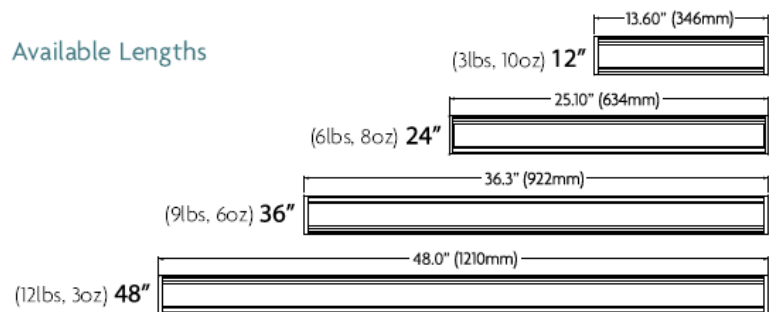

Asymmetric Linear Fixture

Specifications:

Lumen Output: Warm White 810, Cool White 1330

Power Consumption: Warm White 46 Watts, Cool White 47 Watts

Efficacy: Warm White 17.6, Cool White 28.3

Color Temperature (CCT): Warm White 3100K, Neutral White 4100K, Cool White 6500K

Rated Life: 50,000 Hours, 70% Lumen Maintenance

LEDs: 30 (per ft.)

Beam Angle: Asymmetric Flood 10° x 100°

Base/Lens: Clear Glass

Housing: Material-Aluminum, Finish-Hard Anodize, Color-Black

Operating Temperature: -40°C to +40°C

Voltage: 100-240V AC

Warranty: 3 Year Limited

Standards: Pending

Product Order Code: LLT-5-LAL-46-WW, LLT-5-LAL-47-CW

When Ordering Please Specify Size: 12", 24", 36" or 48"

Available Lengths

Aiming Adjustment Range