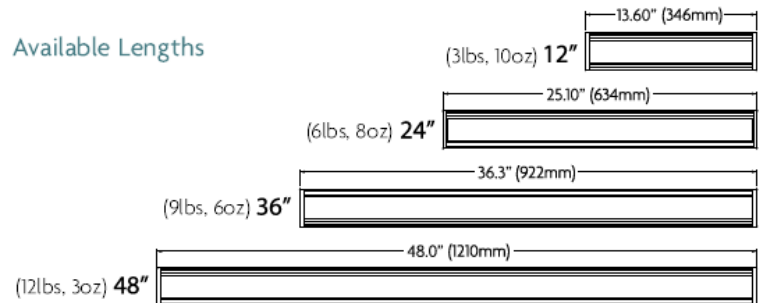

## Specifications:

**Lumen Output:** Warm White 680, Cool White 750

**Power Consumption:** Warm White 59 Watts, Cool White 58 Watts

**Efficacy:** Warm White 11.5, Cool White 13

**Color Temperature (CCT):** Warm White 3000K, Neutral White 4100K, Cool White 6500K

**Rated Life:** 50,000 Hours, 70% Lumen Maintenance

**LEDs:** 12 (per ft.)

**Beam Angle:** Spot 10° x 10°, Narrow Flood 22°, x 22° Wide Flood 42° x 42°

**Base/Lens:** Clear Glass

**Housing:** Material-Aluminum, Finish-Hard Anodize, Color-Black

**When Ordering Please Specify Size:** 12", 24", 36" or 48"

## Available Lengths