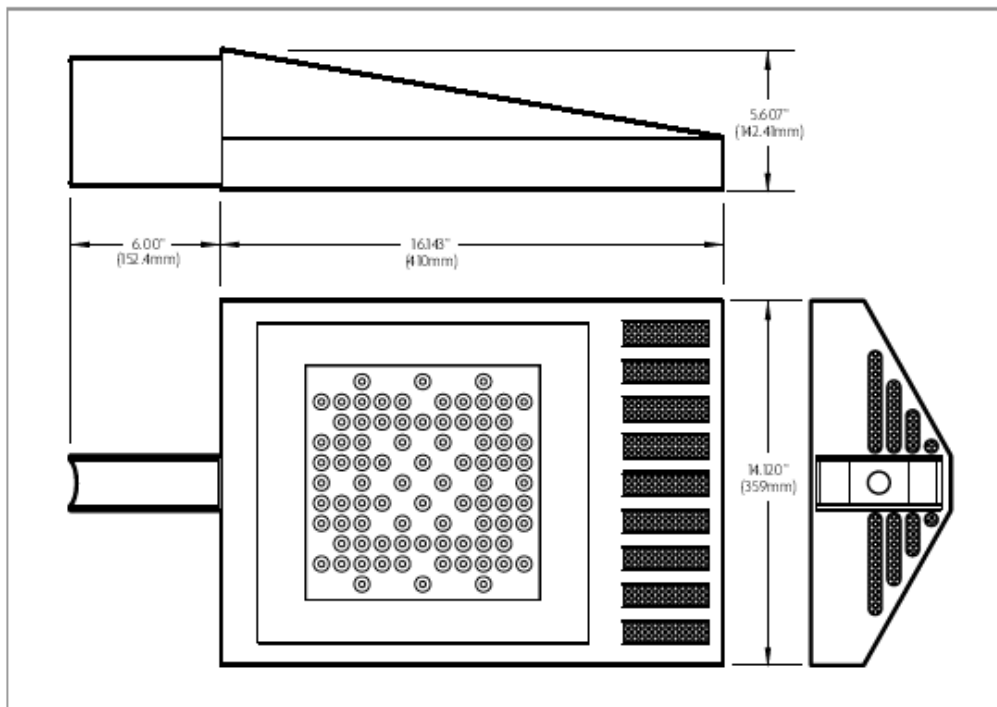

Dimensions shown in inches (mm)

Product Order Code: LLT-5-Shoobox-86-6145K