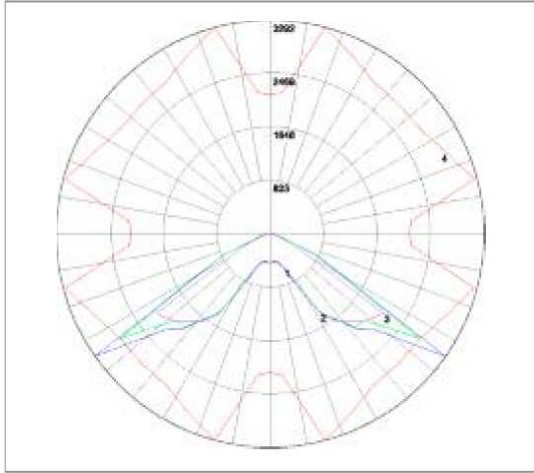

ShoeBox

Luminance Data (cd/sq.m)

Angle In Degrees	Average 0°	Average 45°	Average 90°
45°	45,525	46,208	44,519
55°	71,030	79,408	72,833
65°	28,933	66,191	36,971
75°	8,259	12,252	9,669
85°	7,067	9,014	8,957

Zonal Lumen Summary

Zone	Lumens	% Fixt
0-30	532.5	7.9
0-40	1,435	21.2
0-60	5,166	76.4
0-90	6,764	100
60-90	1,598	23.6
0-180	6,765	100