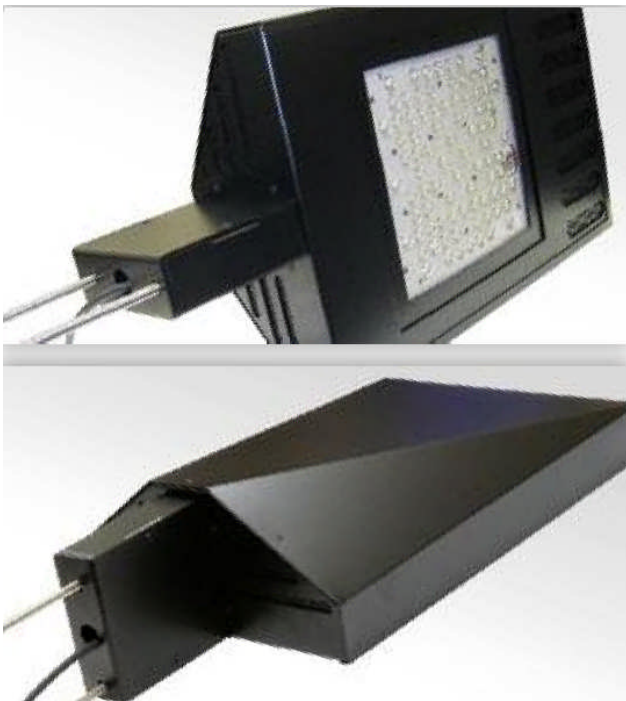

Shoebox Retrofit

The ShoeBox, is a versatile distinct LED-based light that provides designers unlimited options to illuminate and enhance architecture for exterior area lighting applications. Clean, sophisticated lines blend seamlessly with architectural elements creating glare free, low maintenance light for general illumination needs.

The light weight, low footprint aluminum fixture and wide range power supply is easy to install since no special ballast or voltage source is required. Versatile design allows for numerous mounting options.

Features

Lumen Output	6765
Input Power	86 Watts
Efficacy	79 (lm/w)
Color Temperature (CCT)	6145K
Color Rendering Index (CRI)	75
Rated Life	
L70	50,000 Hours
Housing	Aluminum
Lens	Clear Polycarbonate
Optical Distribution	Type V, Full Cutoff
Mounting Options	Square, Round or Wood Pole
Dimensions	14.120" x 16.143" x 5.607"
	359mm x 410mm x 142.4mm
w/Mounting Bracket	14.120" x 22.143" x 5.607"
	359mm x 562.4mm x 142.4mm
Operating Temperature	-40°C to +40°C
Voltage	100-277 Volts AC @ 50-60 Hz
Weight	29lbs
Warranty	5 Year Limited
Certification	   
Environment	 